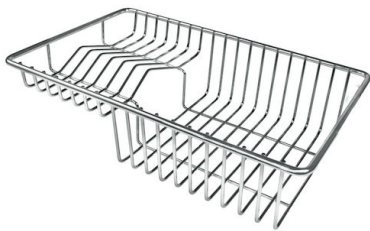

Small radius Bowls with squared shapes with a modern design and an increased capacity, for a minimal aesthetics connected with an extreme practicality.

TECHNICAL DATA

Cut out size
Dimensioni per foratura top

GALLERY

OPTIONAL ACCESSORIES

Cestello inox
8612 000

Glass chopping board
8631 300

HPDE Chopping board
8657 001

HPDE Twin chopping board
8644 101

Stainless steel colander
8154 000

Stainless steel plate rack
8100 154

Stainless steel plate rack
8100 303

White basket
8612 100

White bowl
8153 100

* only in combination with the accessory
8644 101

Graters kit with ring-holder and food collection tray

8159 101

* only in combination with the accessory
8644 101