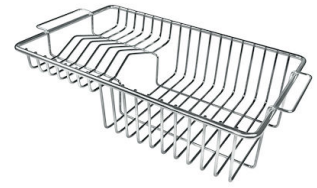

Small radius Bowls with squared shapes with a modern design and an increased capacity, for a minimal aesthetics connected with an extreme practicality.

TECHNICAL DATA

Cut out size
Dimensioni per foratura top

GALLERY

OPTIONAL ACCESSORIES

Cestello inox
8612 000

Glass chopping board
8631 300

HPDE Chopping board
8657 001

HPDE Twin chopping board
8644 101

Stainless steel colander
8154 000

Stainless steel plate rack
8100 154

Stainless steel plate rack
8100 303

White basket
8612 100

White bowl
8153 100

* only in combination with the accessory
8644 101

Graters kit with ring-holder and food collection tray

8159 101

* only in combination with the accessory
8644 101

Stainless steel perforated tray

8151 000

* only in combination with the accessory
8644 101

Stainless steel plate rack

8100 201

RECOMMENDED PAIRINGS

Mixer Tap Omega Gold

8497 700