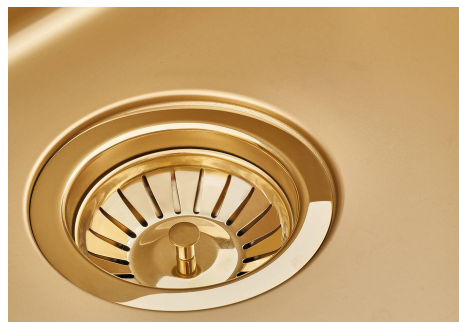

Cut out size
Dimensioni per foratura top

GALLERY